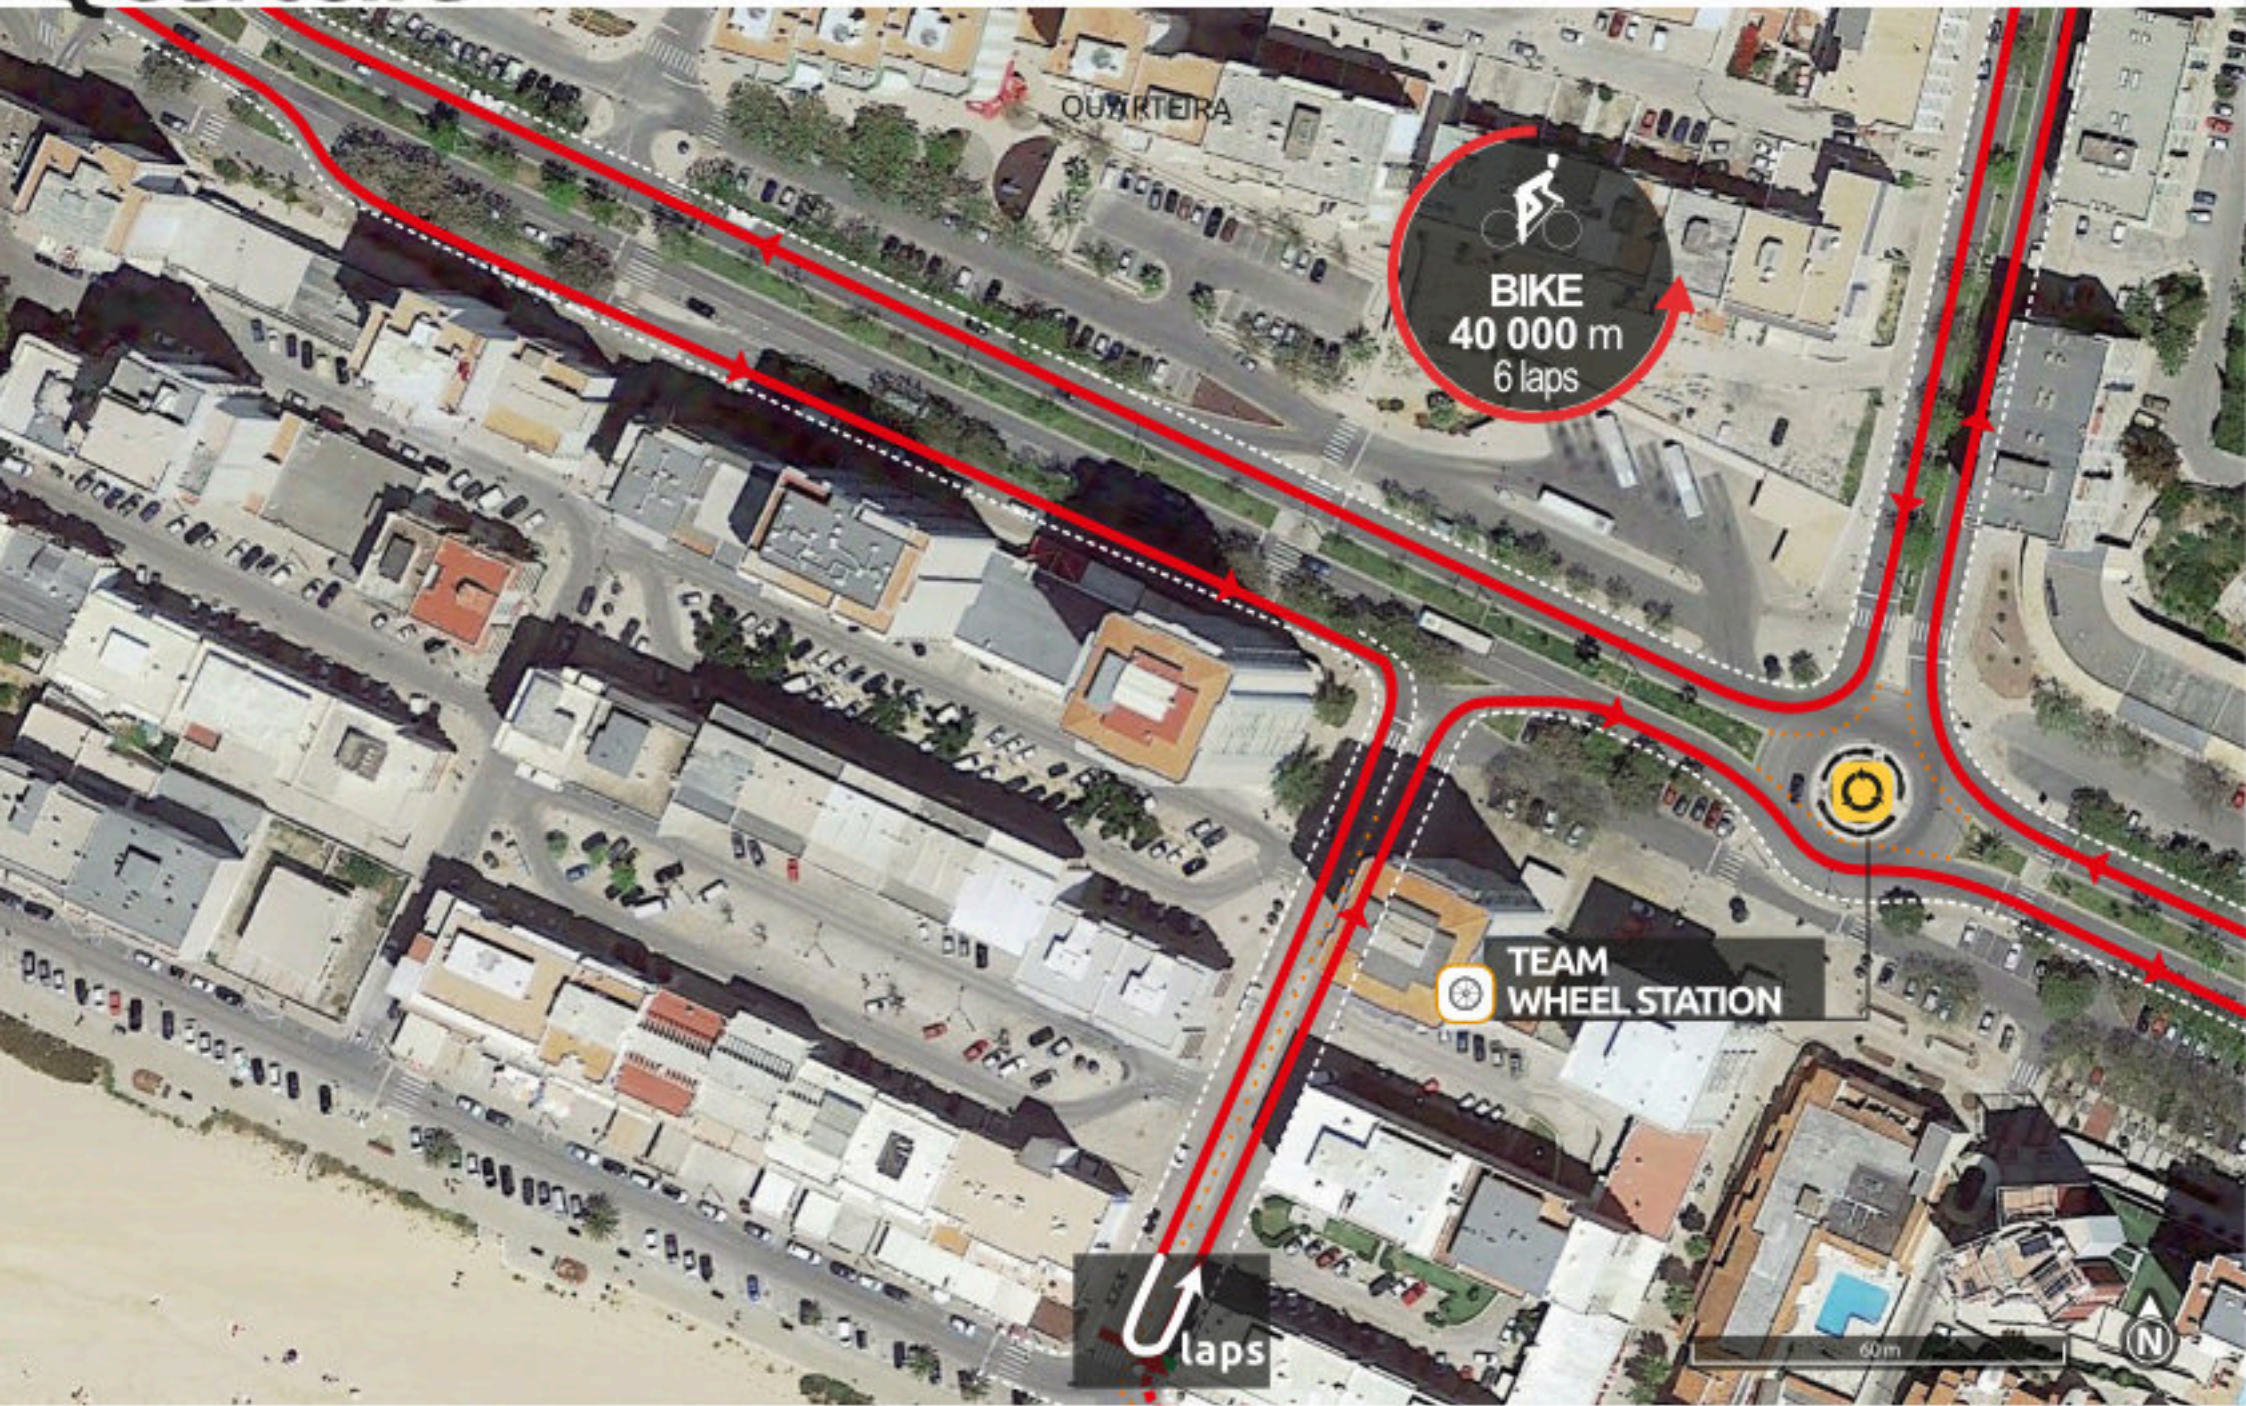

2025 Europe Triathlon Cup Quarteira

DISTANCES: BIKE 40 000 m

laps

TEAM WHEEL STATION

BIKE
40 000 m
6 laps

60m