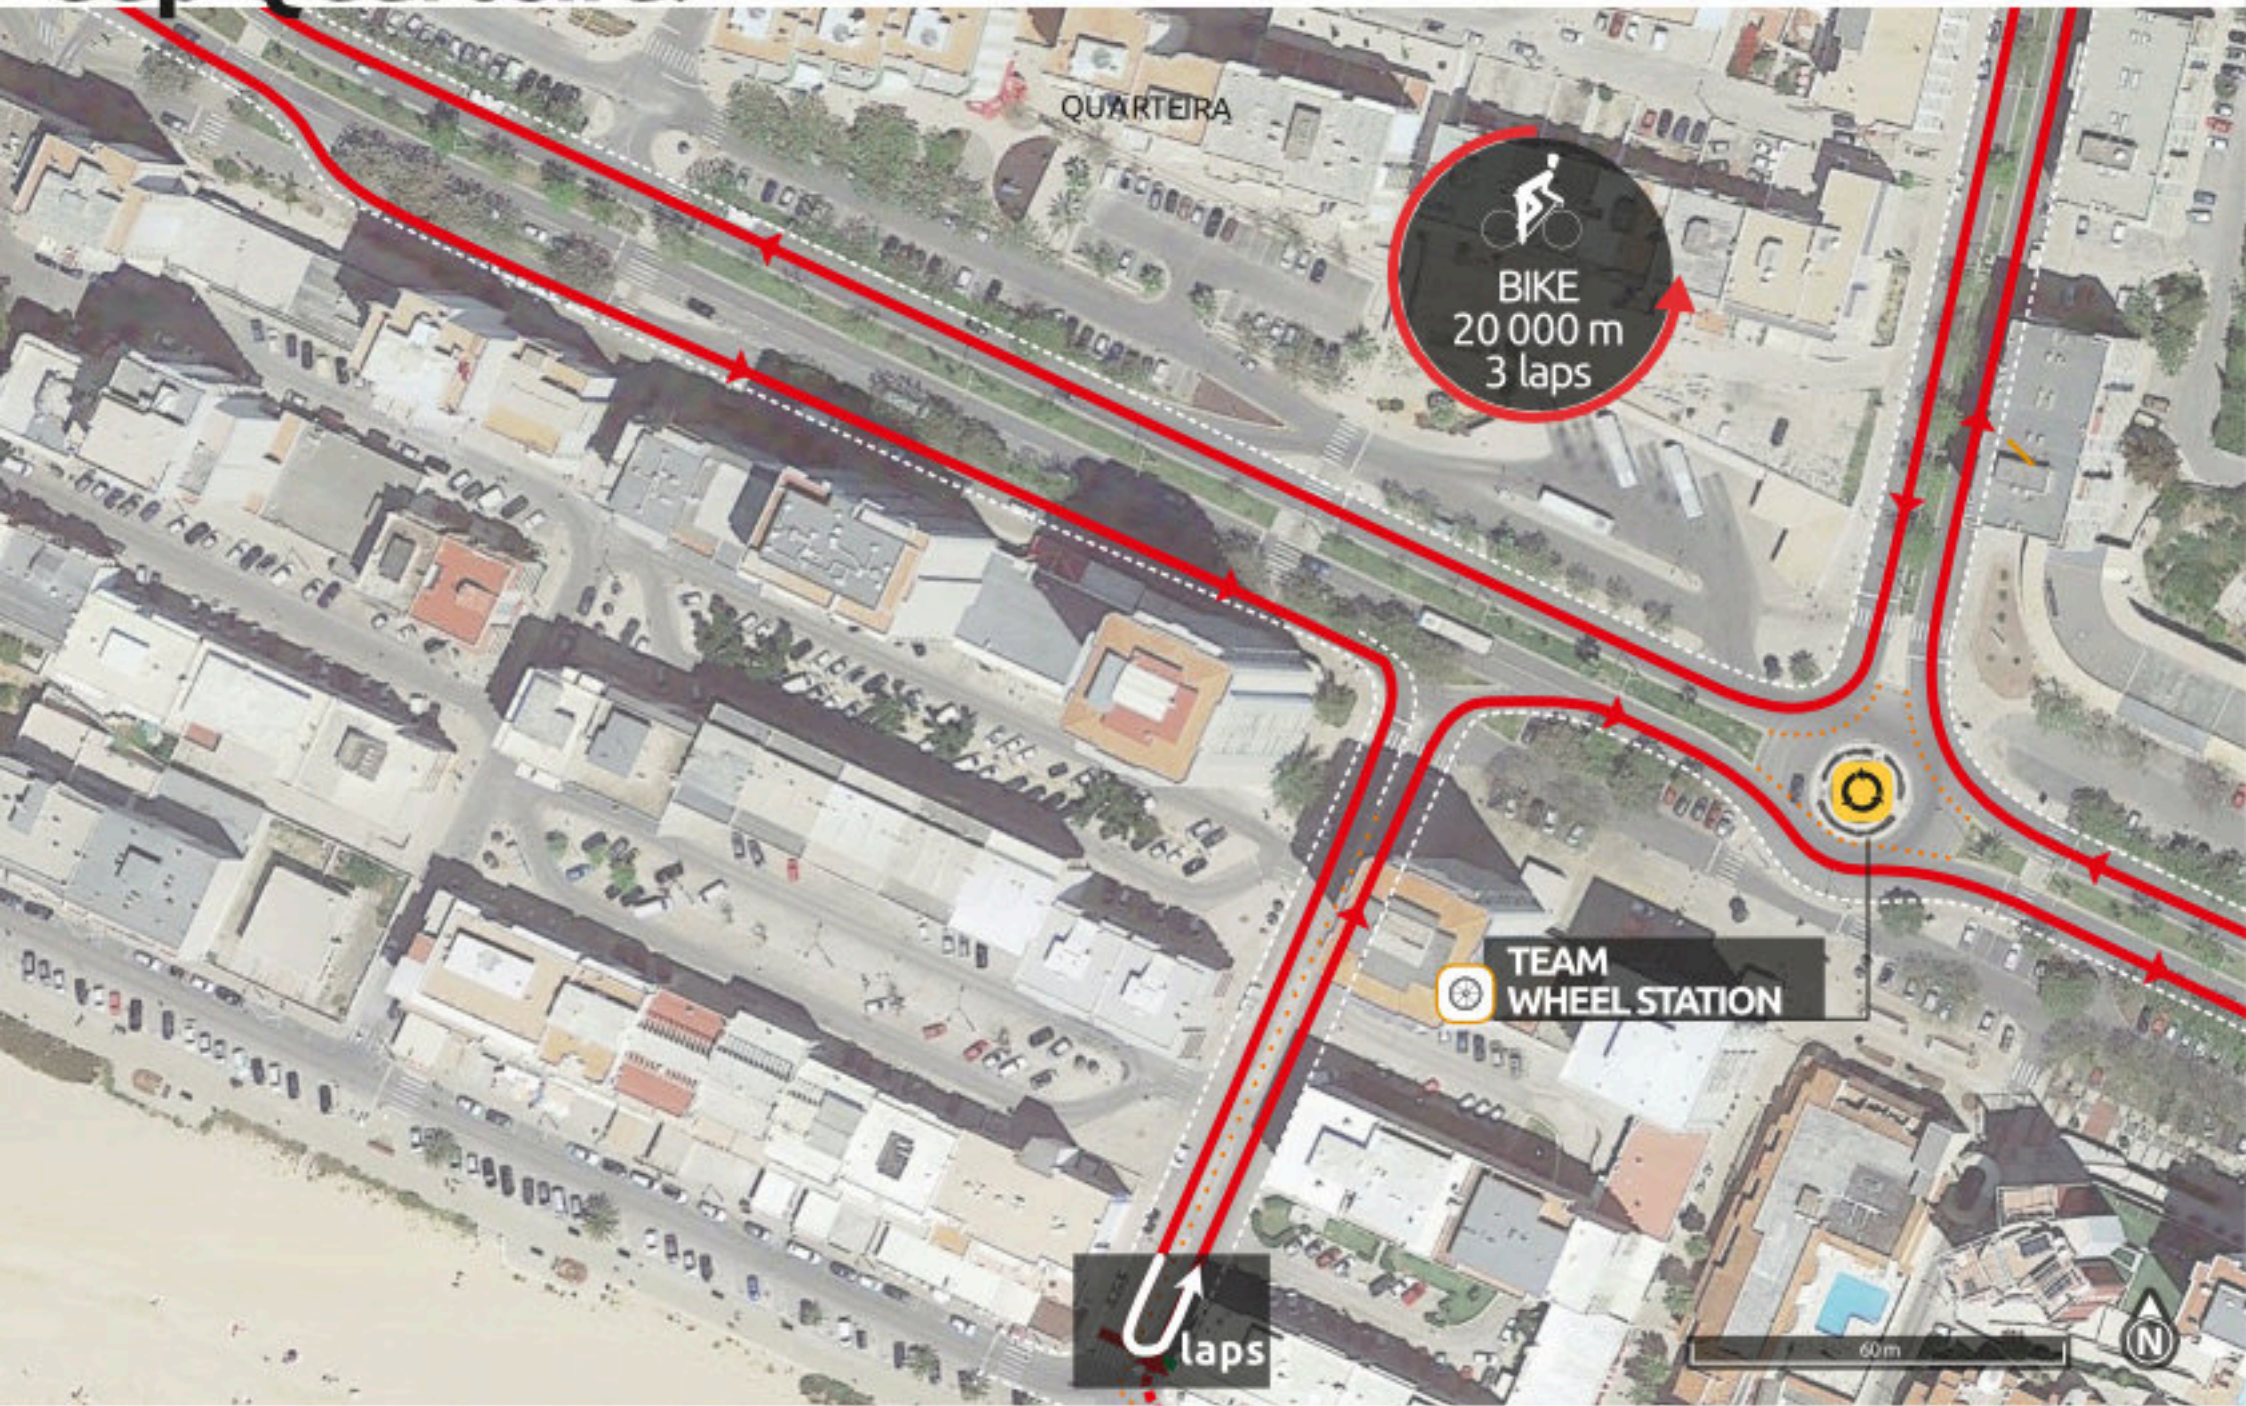

QUARTEIRA

Beach Quarteira

SWIM
750 m
1 lap

100m

2025 Europe Triathlon Junior Cup Quarteira.

DISTANCES:  SWIM  BIKE  3x 20 000 m

2025 Europe Triathlon Junior Cup Quarteira.

DISTANCES:  BIKE  20 000 m

DISTANCES:  BIKE  RUN  5000 m 2x

BIKE
20 000 m
3 laps

Dismount Line

RUN
5000 m
2 laps

Praia de Quarteira

 **TRANSITION AREA**

Run Turning Point

30 m

2025 Europe Triathlon Junior Cup Quarteira.

DISTANCES:

5000 m
2x

3°. Run
Turning Point

AID STATION

FINISH LINE

PENALTY BOX

1°. Run
Turning Point

AID STATION

2°. Run
Turning Point

RUN
5000 m
2 laps

100 m