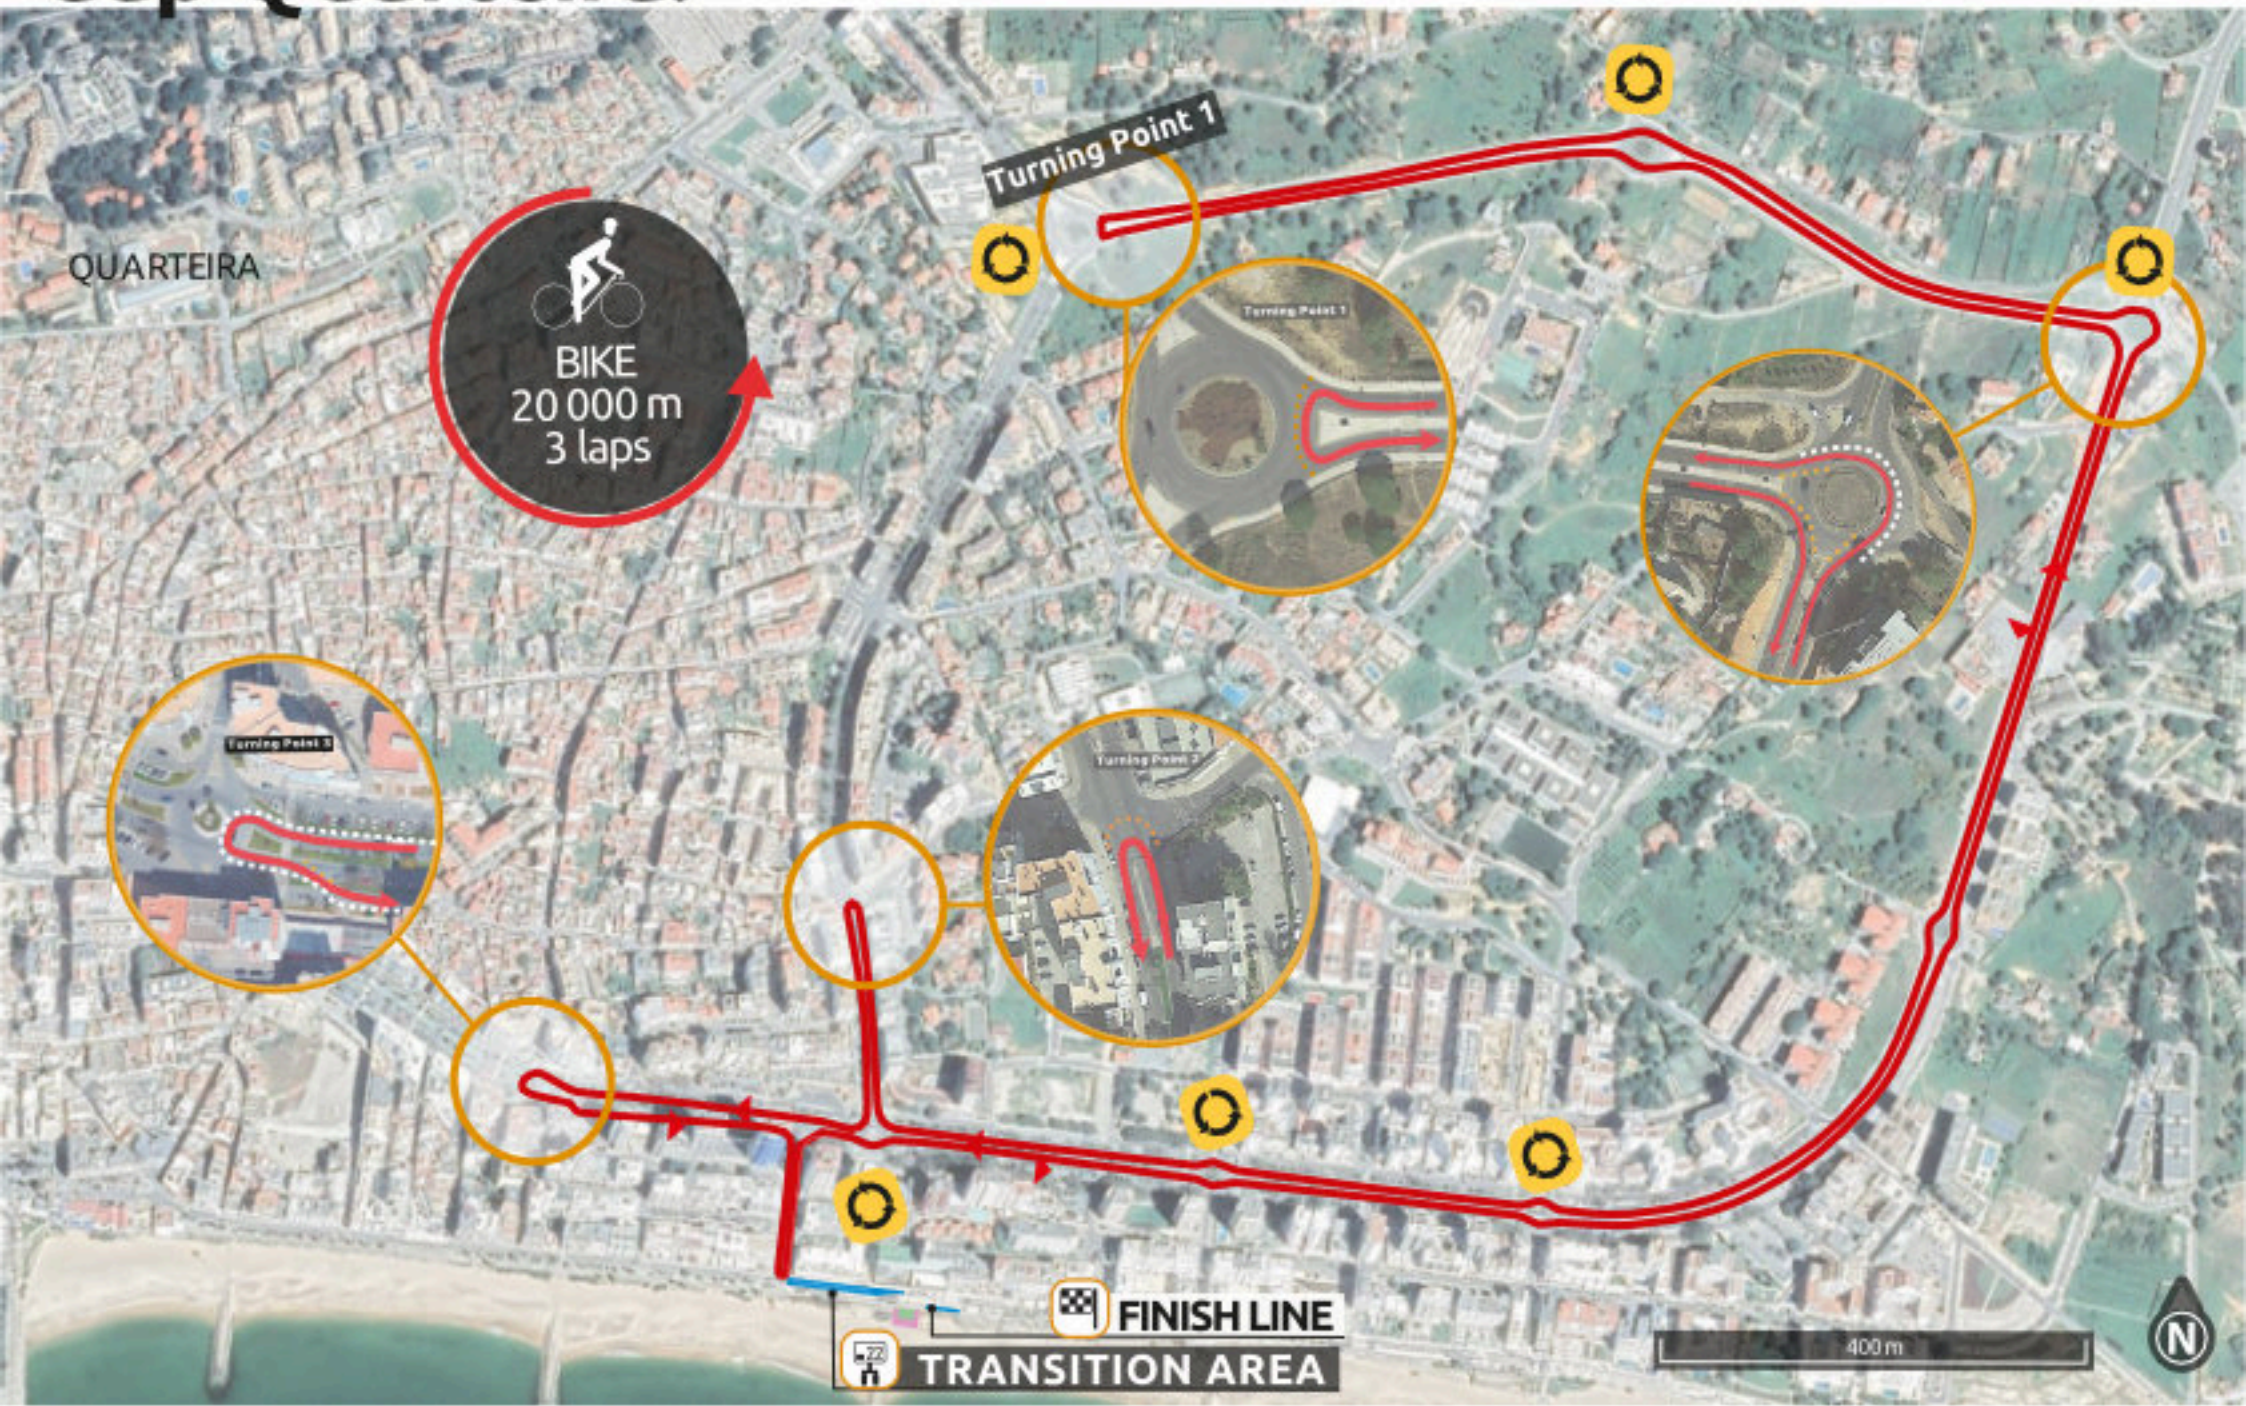

QUARTEIRA

BIKE
20 000 m
3 laps

 TEAM
WHEEL STATION

 laps

60m

2025 Europe Triathlon Junior Cup Quarteira.

DISTANCES:  BIKE  20 000 m

2025 Europe Triathlon Junior Cup Quarteira.

DISTANCES

20 000 m
3x

QUARTEIRA

BIKE
20 000 m
3 laps

WHEEL STATION

Dismount Line

60m

2025 Europe Triathlon Junior Cup Quarteira.

DISTANCES:  BIKE  RUN  5000 m 2x

BIKE
20 000 m
3 laps

Dismount Line

RUN
5000 m
2 laps

Praia de Quarteira

 **TRANSITION AREA**

Run Turning Point

30 m

AID STATION

2°. Run
Turning Point

RUN
5000 m
2 laps

100 m