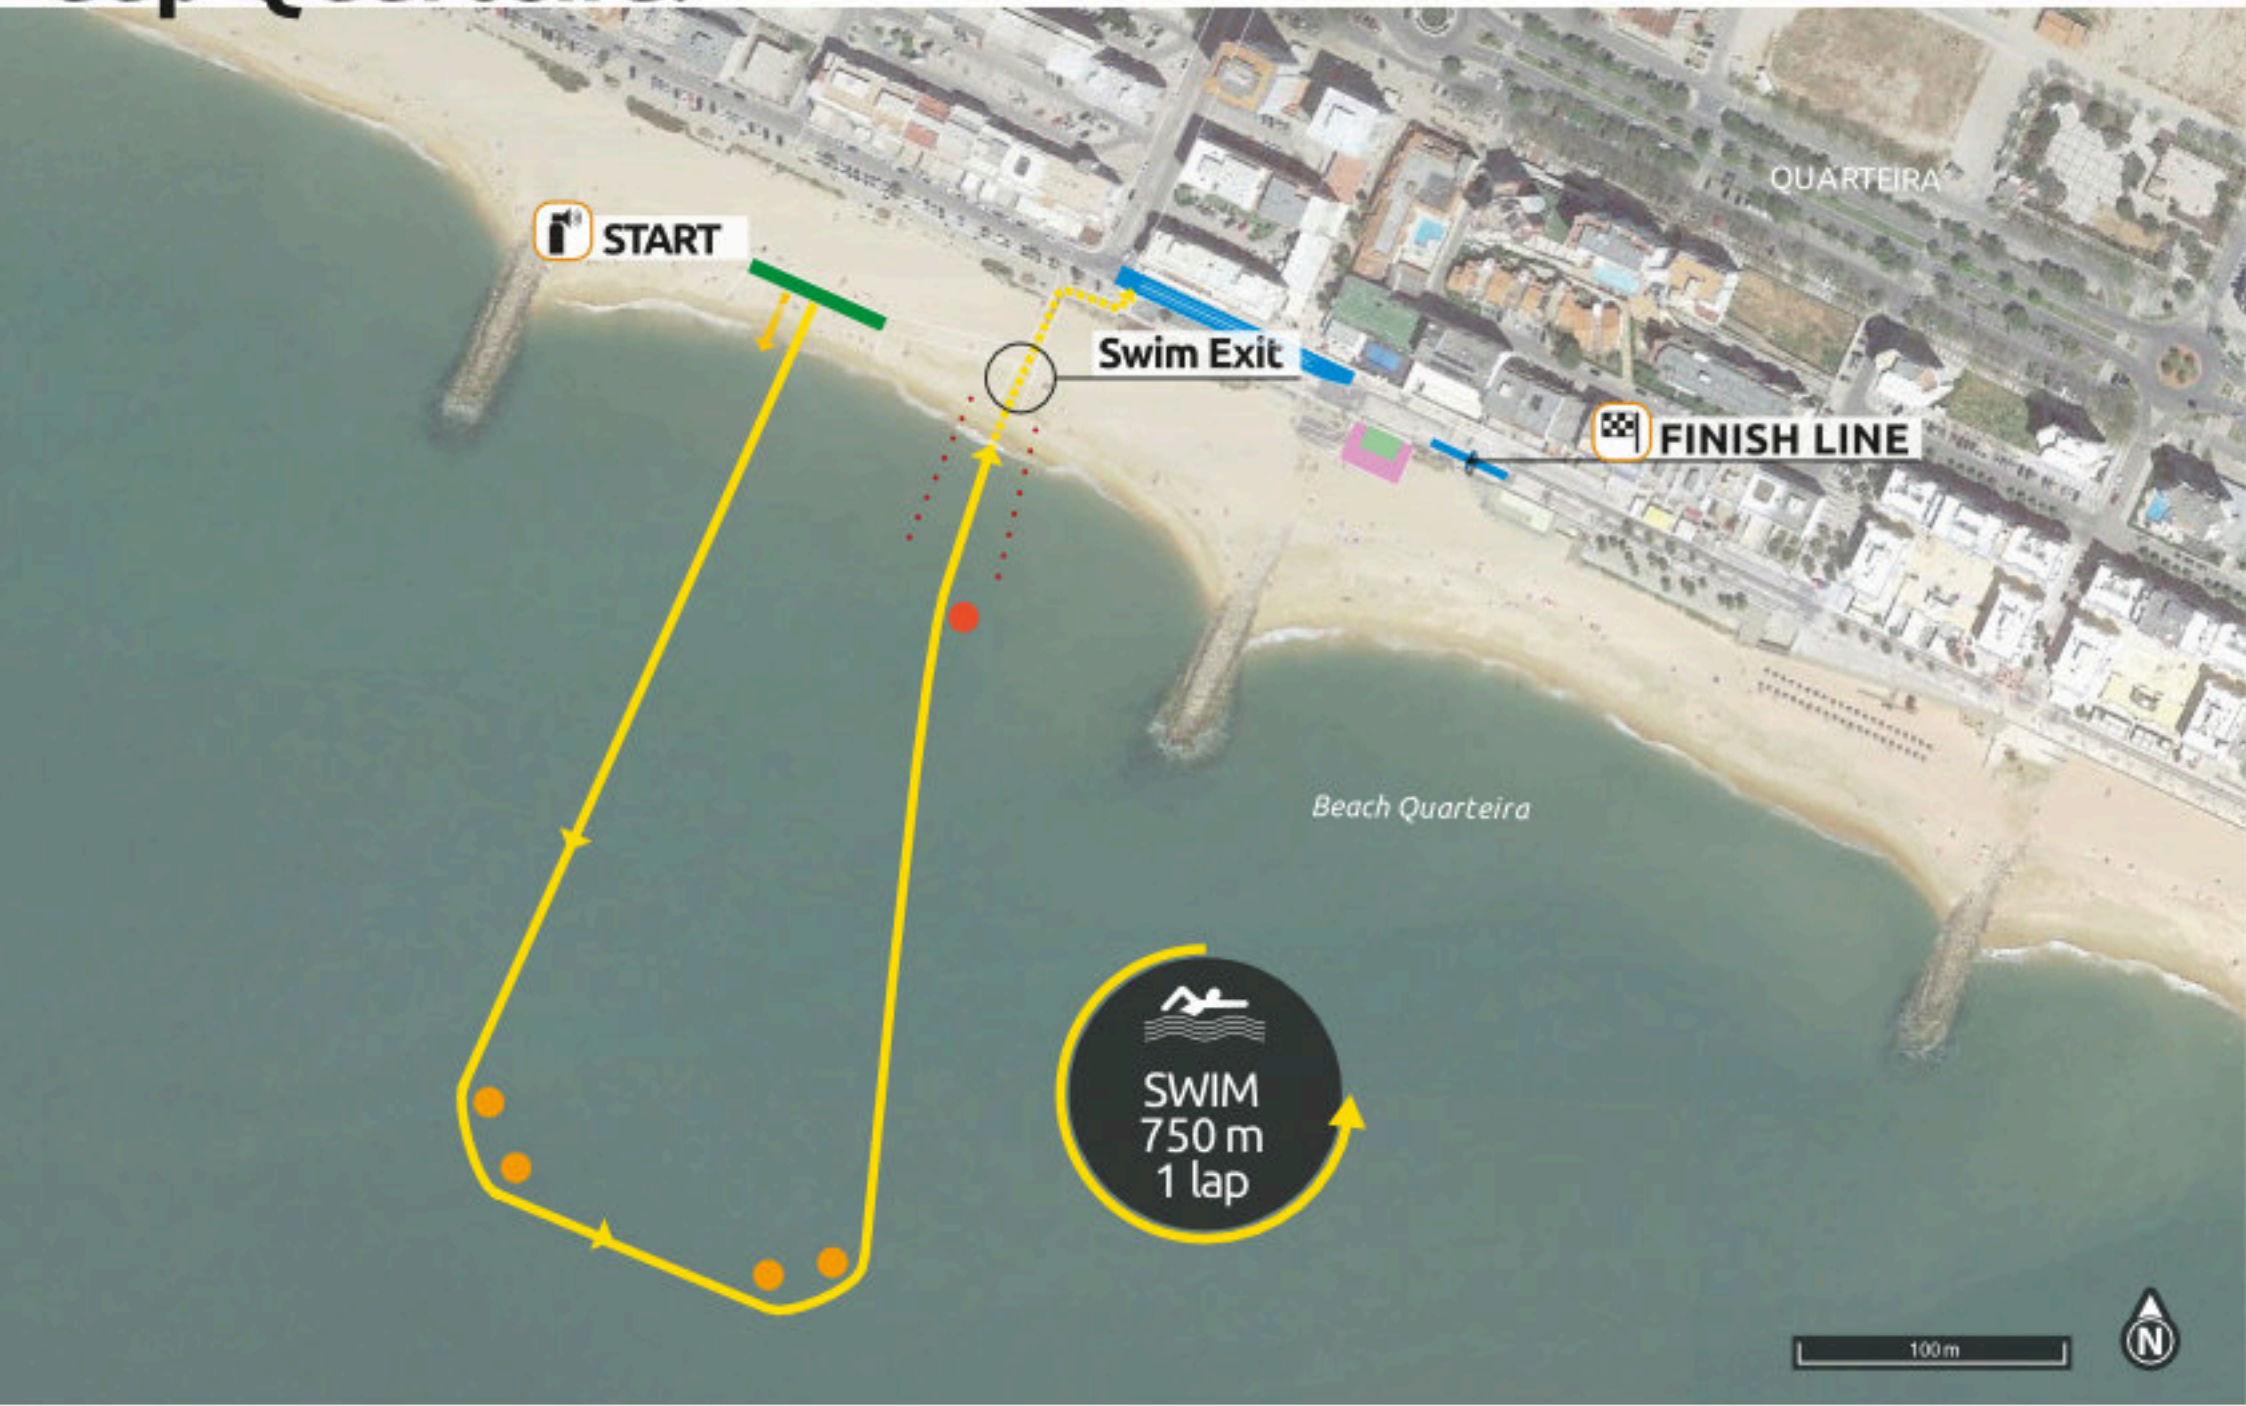

2025 Europe Triathlon Junior Cup Quarteira.

DISTANCES: SWIM 750 m 1x BIKE 20 000 m 3x RUN 5000 m 2x

2025 Europe Triathlon Junior Cup Quarteira.

DISTANCES:

1x 750 m
1 lap

START

Swim Exit

FINISH LINE

QUARTEIRA

Beach Quarteira

SWIM
750 m
1 lap

100m

2025 Europe Triathlon Junior Cup Quarteira.

DISTANCES:  SWIM  BIKE  3x 20 000 m

2025 Europe Triathlon Junior Cup Quarteira.

DISTANCES:  BIKE  20 000 m

DISTANCES:  BIKE  RUN  5000 m 2x

BIKE
20 000 m
3 laps

Dismount Line

RUN
5000 m
2 laps

Praia de Quarteira

 **TRANSITION AREA**

Run Turning Point

30 m

2025 Europe Triathlon Junior Cup Quarteira.

DISTANCES:

5000 m
2x

3°. Run
Turning Point

AID STATION

FINISH LINE

PENALTY BOX

1°. Run
Turning Point